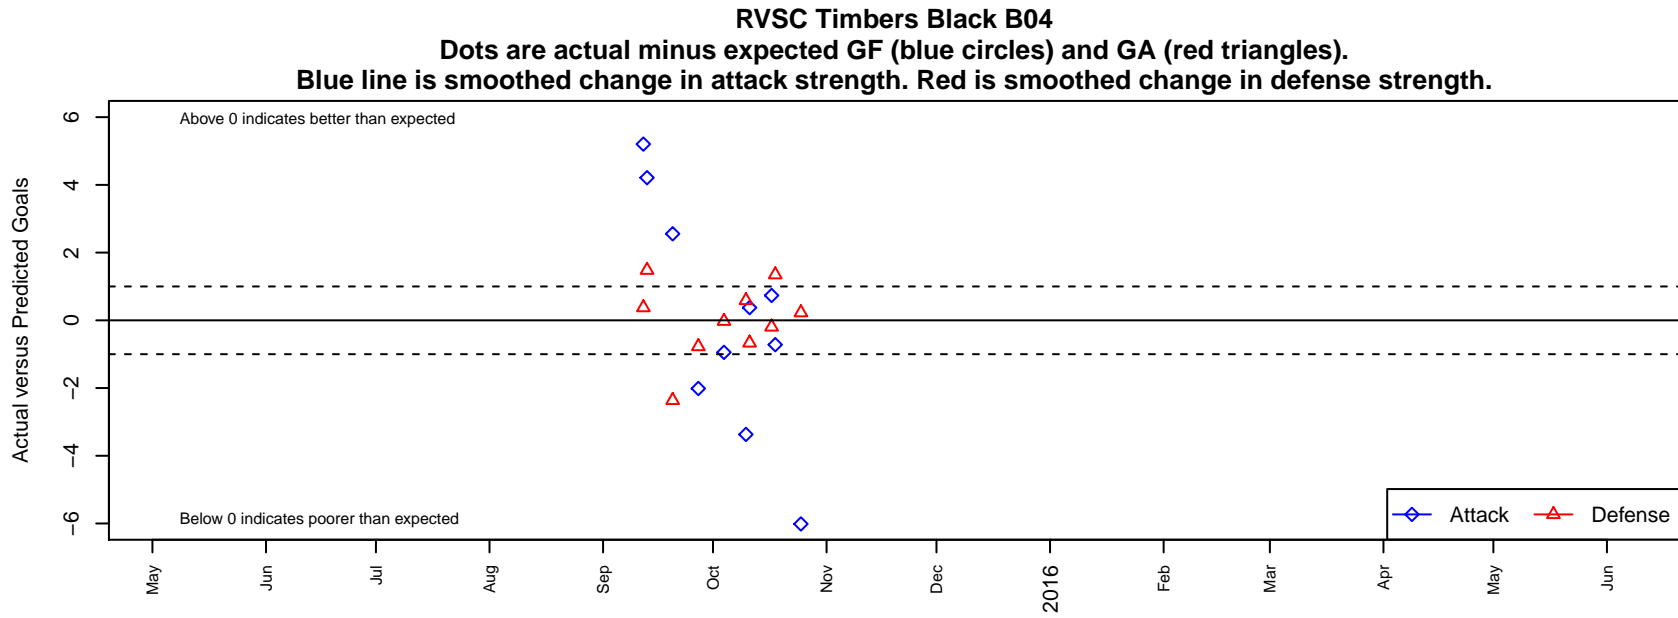

RVSC Timbers Black B04

Rogue Valley SC
Medford, OR
B04 total strength=378
attack=0.35 defense=0.15
fall league = SOCL Pacific Crest

alt names used:

Venues played:
2015 SOCL Pacific Crest

**attack and defense variance (black dot)
relative to other teams
and top 10 in region**

**attack and defense rating
relative to others at age
and all opponents in last 13 months**

Performance relative to 13 month average

Performance relative to 13 month average

date	home		away		venue	pred.home	pred.away
2015-10-25	UUSC Cohesion B04	0	RVSC Timbers Black B04	5	2015 SOCL Pacific Crest	0.23	11.01
2015-10-18	RVSC Timbers Black B04	1	GPYSC Annihilators Blue B04	1	2015 SOCL Pacific Crest	1.72	2.35
2015-10-17	GPYSC Vortex B03	7	RVSC Timbers Black B04	2	2015 SOCL Pacific Crest	6.81	1.27
2015-10-11	Ashland SC Franklin B04	3	RVSC Timbers Black B04	2	2015 SOCL Pacific Crest	2.33	1.62
2015-10-10	RVSC Timbers Black B04	1	Ashland SC Lloyd B04	0	2015 SOCL Pacific Crest	4.37	0.59
2015-10-04	RVSC Timbers Black B04	3	BUSC A B04	2	2015 SOCL Pacific Crest	3.95	1.98
2015-09-27	RVSC Timbers Black B04	9	UUSC Cohesion B04	1	2015 SOCL Pacific Crest	11.01	0.23
2015-09-20	GPYSC Annihilators White B04	5	RVSC Timbers Black B04	4	2015 SOCL Pacific Crest	2.64	1.44
2015-09-13	RVSC Timbers Black B04	10	BUSC B B04	0	2015 SOCL Pacific Crest	5.79	1.48
2015-09-12	Table Rock SC Hurricanes B04	2	RVSC Timbers Black B04	8	2015 SOCL Pacific Crest	2.38	2.80