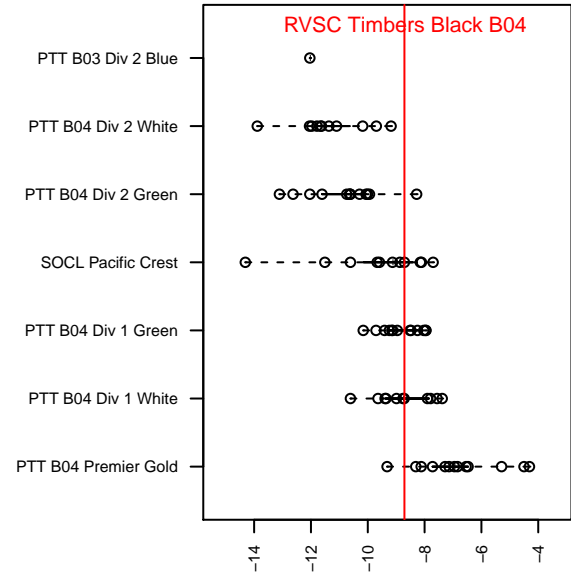

RVSC Timbers Black B04

Rogue Valley SC
Medford, OR
B04 total strength=378
attack=0.35 defense=0.15
fall league = SOCL Pacific Crest

alt names used:

Venues played:
2015 SOCL Pacific Crest

**attack and defense variance (black dot)
relative to other teams
and top 10 in region**

**attack and defense rating
relative to others at age
and all opponents in last 13 months**

Performance relative to 13 month average

Performance relative to 13 month average

date	home		away		venue	pred.home	pred.away
2015-10-25	UUSC Cohesion B04	0	RVSC Timbers Black B04	5	2015 SOCL Pacific Crest	0.23	11.01
2015-10-18	RVSC Timbers Black B04	1	GPYSC Annihilators Blue B04	1	2015 SOCL Pacific Crest	1.72	2.35
2015-10-17	GPYSC Vortex B03	7	RVSC Timbers Black B04	2	2015 SOCL Pacific Crest	6.81	1.27
2015-10-11	Ashland SC Franklin B04	3	RVSC Timbers Black B04	2	2015 SOCL Pacific Crest	2.33	1.62
2015-10-10	RVSC Timbers Black B04	1	Ashland SC Lloyd B04	0	2015 SOCL Pacific Crest	4.37	0.59
2015-10-04	RVSC Timbers Black B04	3	BUSC A B04	2	2015 SOCL Pacific Crest	3.95	1.98
2015-09-27	RVSC Timbers Black B04	9	UUSC Cohesion B04	1	2015 SOCL Pacific Crest	11.01	0.23
2015-09-20	GPYSC Annihilators White B04	5	RVSC Timbers Black B04	4	2015 SOCL Pacific Crest	2.64	1.44
2015-09-13	RVSC Timbers Black B04	10	BUSC B B04	0	2015 SOCL Pacific Crest	5.79	1.48
2015-09-12	Table Rock SC Hurricanes B04	2	RVSC Timbers Black B04	8	2015 SOCL Pacific Crest	2.38	2.80