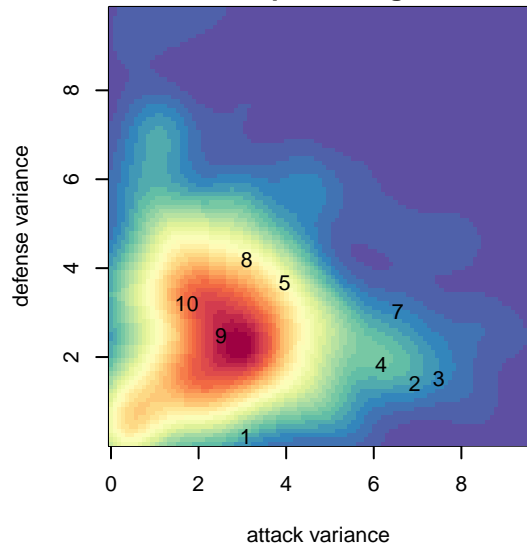

RVSC Timbers Black B04

Rogue Valley SC
Medford, OR
B04 total strength=378
attack=0.35 defense=0.15
fall league = SOCL Pacific Crest

alt names used:

Venues played:
2015 SOCL Pacific Crest

**attack and defense variance (black dot)
relative to other teams
and top 10 in region**

**attack and defense rating
relative to others at age
and all opponents in last 13 months**

Performance relative to 13 month average

Performance relative to 13 month average

date	home		away		venue	pred.home	pred.away
2015-10-25	UUSC Cohesion B04	0	RVSC Timbers Black B04	5	2015 SOCL Pacific Crest	0.23	11.01
2015-10-18	RVSC Timbers Black B04	1	GPYSC Annihilators Blue B04	1	2015 SOCL Pacific Crest	1.72	2.35
2015-10-17	GPYSC Vortex B03	7	RVSC Timbers Black B04	2	2015 SOCL Pacific Crest	6.81	1.27
2015-10-11	Ashland SC Franklin B04	3	RVSC Timbers Black B04	2	2015 SOCL Pacific Crest	2.33	1.62
2015-10-10	RVSC Timbers Black B04	1	Ashland SC Lloyd B04	0	2015 SOCL Pacific Crest	4.37	0.59
2015-10-04	RVSC Timbers Black B04	3	BUSC A B04	2	2015 SOCL Pacific Crest	3.95	1.98
2015-09-27	RVSC Timbers Black B04	9	UUSC Cohesion B04	1	2015 SOCL Pacific Crest	11.01	0.23
2015-09-20	GPYSC Annihilators White B04	5	RVSC Timbers Black B04	4	2015 SOCL Pacific Crest	2.64	1.44
2015-09-13	RVSC Timbers Black B04	10	BUSC B B04	0	2015 SOCL Pacific Crest	5.79	1.48
2015-09-12	Table Rock SC Hurricanes B04	2	RVSC Timbers Black B04	8	2015 SOCL Pacific Crest	2.38	2.80